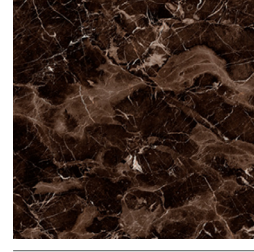

Fantasy, marble and granite surfaces, up to natural stone and artistic designs is presented to your liking with a product range consisting of different designs. The range of colours are extending from light grey and cream tones to dark details. The beauty of our Fantasy series products is its own richness of nature. As beautiful as dreams / to the romantic designs...

Mermer 5410

Metalic Oxid 1 5629

Metalic Oxid 3 5630

Scala Marble 5643

Copperfield 5648

Monaco 5655

Afyon Marble 5657

Karacabey Marble 5658

Kahve Oxid 5662

Grey Marble New 5666

Metallo 5672

Lucca 5700

fantasy

Sydney 5716

Marrakesh 5717

Golden Marble 5734