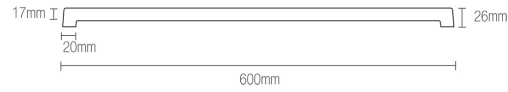

yapı profilleri profiles

SEMBOL / SYMBOL	TİP / TYPE (mm)	TİP / TYPE (inch)	KESİT / CROSS SECTION	AĞIRLIK / WEIGHT (kg)	PALETTEKİ SAYI / QUANTITY IN A PALLET
	85 x 5500	3 x 217		5.8	6
	145 x 5500	6 x 217		8.8	6
	155 x 5500	6 x 217		9	6
	600 x 5500	24 x 217		48	2

Kolay işlenir / Easy to use

Fonksiyoneldir / Functional

Bakım gerektirmez / Maintenance-free

Şık ve dekoratiftir / Stylish and Decorative

Darbelerle, ısıya, soğuğa, rutubete, asitlere, böceklenmeye ve çürümeye karşı dayanıklıdır. / Resistant to strokes, humidity, acids, worms and decay

Leke tutmaz / Stain-free

Yıpranmaz, uzun ömürlüdür / Durable

Sıcağa ve soğuğa karşı ısı izolasyonu sağlar / Provides insulation for hot and cold weather

İşçilikten ve zamandan tasarruf sağlar / Saves time and workmanship

Kaplama, boya, vernik, cila gerektirmez, ekonomiktir / Economic since there is no need of coating, paint varnish and polish

WERMODİN YAPI PROFİLLERİNİN KULLANIM ALANLARI / APPLICATION AREAS OF WERMODİN PROFILES

Duvar kaplamaları / İç dekorasyon / Wall covering / Interior Decoration

Tavan Kaplamaları / Ceiling Coverings

İç pencere denizlikleri / Interior window sills

Duvar bantları / Wall claddings

Oturma bacakları / Benches

Balkon korkulukları / Balcony railings

Bahçe çitleri / Garden fences

Okul sıraları / School Desks

Amfi sıraları / Amphitheatre desks

Tekneler / Ships

Yapı profillerindeki genişleme, uzunlamasına meydana gelir. Genişleme miktarı iklim şartlarına, rutubete ve sıcaklığına göre +/- 1.2mm/m'dir.

Expansion in building profiles is longitudinal. Amount of expansion in building profiles is about +/- 1.2mm/m depending on climate conditions, humidity and temperature.